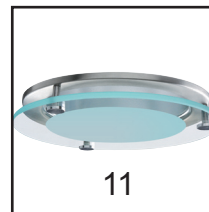

## ZEUS

all measurements are in millimeters (mm),  
 to get inches divide by 25.4

120 Volt	45 Watt
----------	---------

Product Number:  
 520-559-...

Bulb Color:  
 40 4000 Kelvin  
 70 3000 Kelvin

High power LED  
 PRI reflector technique for glare free light  
 and maximum light efficiency  
 Easy mounting without tools  
 Driver included