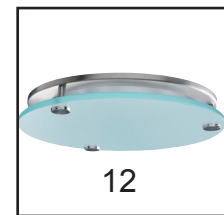

## ZEUS

all measurements are in millimeters (mm),  
 to get inches divide by 25.4

120 Volt	45 Watt
----------	---------

Product Number:  
 520-559-...

Bulb Color:  
 40 4000 Kelvin  
 70 3000 Kelvin

High power LED  
 PRI reflector technique for glare free light  
 and maximum light efficiency  
 Easy mounting without tools  
 Driver included