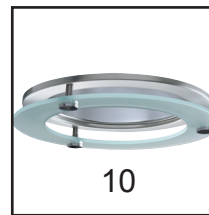

## ZEUS

all measurements are in millimeters (mm),  
 to get inches divide by 25.4

120 Volt	45 Watt
----------	---------

Product Number:  
 520-559-...

Bulb Color:  
 40 4000 Kelvin  
 70 3000 Kelvin

High power LED  
 PRI reflector technique for glare free light  
 and maximum light efficiency  
 Easy mounting without tools  
 Driver included