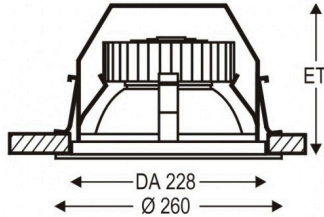

## ZEUS

all measurements are in millimeters (mm),  
 to get inches divide by 25.4

120 Volt	45 Watt
----------	---------

Product Number:  
 520-559-...

Bulb Color:  
 40 4000 Kelvin  
 70 3000 Kelvin

High power LED  
 PRI reflector technique for glare free light  
 and maximum light efficiency  
 Easy mounting without tools  
 Driver included