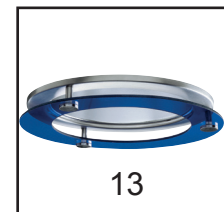

## ZEUS

all measurements are in millimeters (mm),  
 to get inches divide by 25.4

120 Volt	45 Watt
----------	---------

Product Number:  
 520-559-...

Bulb Color:  
 40 4000 Kelvin  
 70 3000 Kelvin

High power LED  
 PRI reflector technique for glare free light  
 and maximum light efficiency  
 Easy mounting without tools  
 Driver included