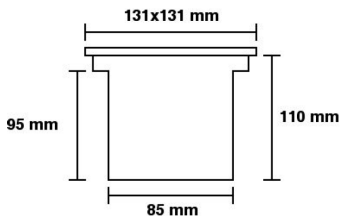

fixture technical:

- stainless steel finish
- clear lens
- available with a 25° or 60° beam spread
- 10° tiltable
- 350 mA constant current driver (not included)
- includes recessed housing
- power consumption 3.9 Watt

round trim |

all measurements are in millimeters (mm), to get inches divide by 25.4

square trim |

all measurements are in millimeters (mm), to get inches divide by 25.4

please specify:

MODEL	559
TRIM	<input type="checkbox"/> 844 - round, 25° <input type="checkbox"/> 845 - round, 60° <input type="checkbox"/> 846 - square, 25° <input type="checkbox"/> 847 - square, 60°
COLOUR	<input type="checkbox"/> 70 - 3000 K <input type="checkbox"/> 40 - 4000 K