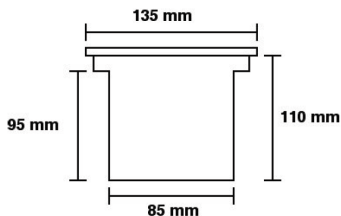

SPEC SHEET

TURF 2

In ground LED fixture

Suitable for outdoor use for illuminating buildings, walkways, paths and trees.

LED technical:

- LED lifetime up to 50,000 hours
- high performance luminous LED with a minimum 90 lumen per watt

fixture technical:

- stainless steel finish
- clear lens
- available with a 25° or 60° beam spread
- 10° tiltable
- 350 mA constant current driver (not included)
- includes recessed housing
- power consumption 3.9 Watt

round trim |

all measurements are in millimeters (mm), to get inches divide by 25.4

square trim |

all measurements are in millimeters (mm), to get inches divide by 25.4

please specify:

MODEL	559
TRIM	<input type="checkbox"/> 844 - round, 25° <input type="checkbox"/> 845 - round, 60° <input type="checkbox"/> 846 - square, 25° <input type="checkbox"/> 847 - square, 60°
COLOUR	<input type="checkbox"/> 70 - 3000 K <input type="checkbox"/> 40 - 4000 K