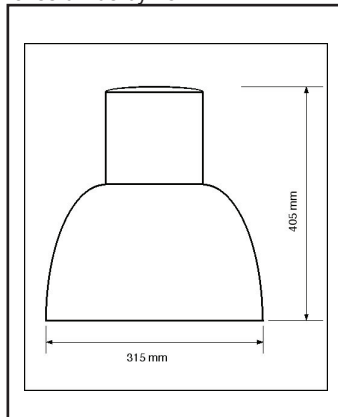

DRACO 50 / 100 WATT LED LOW - HIGH BAY FIXTURE

all measurements are in millimeters (mm),
 to get inches divide by 25.4

120 Volt

6500 Kelvin
 option
 4300 Kelvin

Product Number:
 50 Watt
 571-605-...

100 Watt
 572-605-...