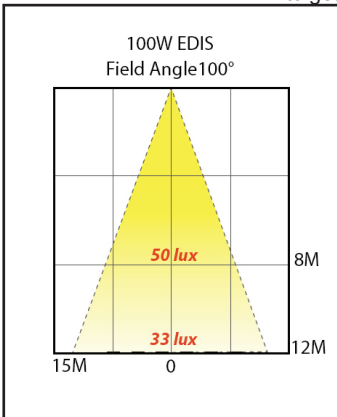

DRACO 50 / 100 WATT LED LOW - HIGH BAY FIXTURE

all measurements are in millimeters (mm),
 to get inches divide by 25.4

120 Volt

6500 Kelvin
 option
 4300 Kelvin

Product Number:
 50 Watt
 571-605-...

100 Watt
 572-605-...

Bulb Color:
 50 neutral white
 40 cool white

Features:
 Solid State Lighting Technology
 Superior Quality Light
 Reduce CO2 Emission
 Energy Saving 50 / 100 Watt
 Ecologically Friendly
 Long life-time
 IP 65
 up to 5200 lumen