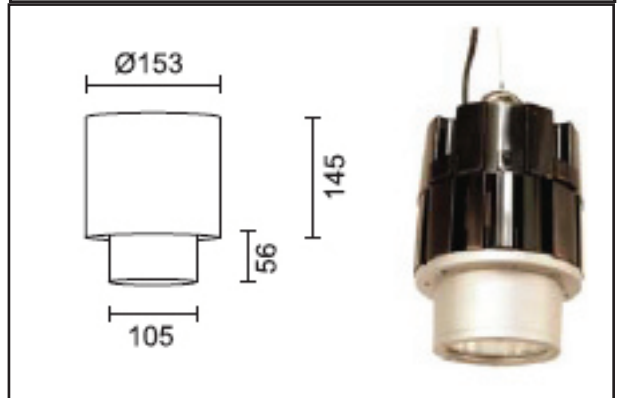

DRACO 50 / 100 WATT LED LOW - HIGH BAY FIXTURE

all measurements are in millimeters (mm),
 to get inches divide by 25.4

120 Volt

6500 Kelvin
 option
 4300 Kelvin

Product Number:
 50 Watt
 571-605-...

100 Watt
 572-605-...