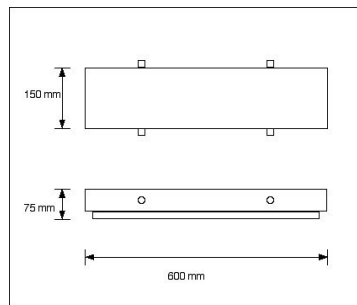

QUANTITY	PROJECT
NOTES	

www.sensolighting.com
info@sensolighting.com
T 403.216.7043
F 403.216.7045

SENSO
Lighting

512 Manitou Road SE, Calgary, Alberta, T2G 4C4