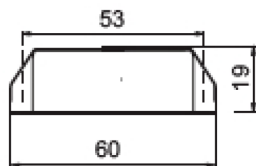

SPEC SHEET

PUCK 1

flush mount display light

LED flushmount fixture - terrific for cabinet, under shelves and ceilings.

all measurements are in millimeters (mm),
to get inches divide by 25.4

Ø 2"
(Ø 53mm) | CUT-OUT