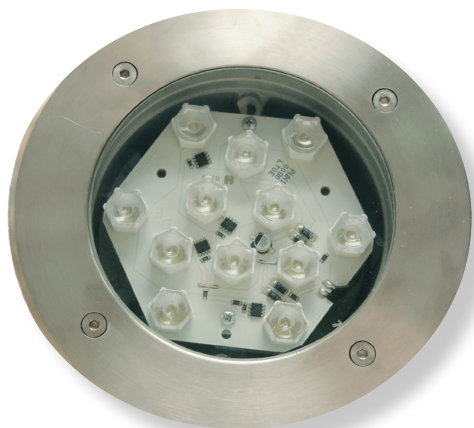

SPEC SHEET

TITAN

In ground LED fixture

Suitable for outdoor use - for illuminating buildings, walkways, paths and trees.

all measurements are in millir
to get inches divide by

Ø 6-7/16" | Ø 163mm | CUT-OUT

LED technical:

- LED lifetime up to 50,000 hours
- high performance luminous LED with a minimum 90 lumen per watt

fixture technical:

- stainless steel finishing trim
- 6° or 25° beam spread
- 10° tiltable
- available with white or RGB LED
- power consumption, including driver:
 - white LED: 16.8W
 - RGB LED: 9 W
- 12 Volt DC

please specify:

MODEL	559
BEAM	<input type="checkbox"/> 868 - 6° <input type="checkbox"/> 878 - 25°
COLOUR	<input type="checkbox"/> 70 - 3000 K <input type="checkbox"/> 40 - 4000 K <input type="checkbox"/> 98 - RGB