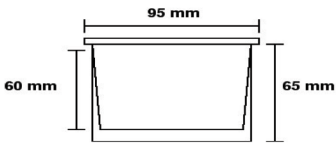

SPEC SHEET

square | 571

Ø 3-9/16"
(Ø 90mm) 

round with eyelid | 572

Ø 3-9/16"
(Ø 90mm) 

round | 573

all measurements are in millimeters (mm),
to get inches divide by 25.4

Ø 3-9/16"
(Ø 90mm) 

fixture technical:

- matte silver finish
- honeycomb lens
- suitable for shower use
- power consumption 1.3 Watt
- 350 mA constant current driver (not included)
- class II wiring

please specify:

MODEL	553
TRIM	<input type="checkbox"/> 571 - square <input type="checkbox"/> 572 - round with eyelid <input type="checkbox"/> 573 - round
COLOUR	<input type="checkbox"/> 70 - 3000 K <input type="checkbox"/> 40 - 4000 K <input type="checkbox"/> 54 - blue <input type="checkbox"/> 55 - red <input type="checkbox"/> 58 - yellow <input type="checkbox"/> 59 - green