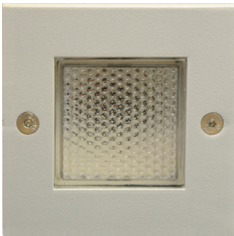

SPEC SHEET

square | 571

Ø 3-9/16"
(Ø 90mm) 

round with eyelid | 572

Ø 3-9/16"
(Ø 90mm) 

round | 573

all measurements are in millimeters (mm),
to get inches divide by 25.4

Ø 3-9/16"
(Ø 90mm) 

REEF

Recessed outdoor steplight
LED recessed surface light fixture - great for residential spaces in bathrooms, steam rooms and showers. It also looks terrific for outdoor steplighting.

LED technical:

- LED lifetime up to 50,000 hours
- high performance luminous LED with a minimum 90 lumen per watt

fixture technical:

- matte silver finish
- honeycomb lens
- suitable for shower use
- power consumption 1.3 Watt
- 350 mA constant current driver (not included)
- class II wiring

please specify:

MODEL	553
TRIM	<input type="checkbox"/> 571 - square <input type="checkbox"/> 572 - round with eyelid <input type="checkbox"/> 573 - round
COLOUR	<input type="checkbox"/> 70 - 3000 K <input type="checkbox"/> 40 - 4000 K <input type="checkbox"/> 54 - blue <input type="checkbox"/> 55 - red <input type="checkbox"/> 58 - yellow <input type="checkbox"/> 59 - green