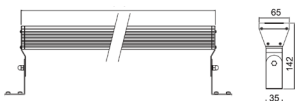

SPEC SHEET

HUE 1

Wall Wash

LED linear fixture ideal for lighting up walls and any architectural features.

measurements HUE 1

762 - 13 watt length = 480mm
 763 - 26 watt length = 930mm
 764 - 39 watt length = 1380mm

measurements HUE 2

711 - 39 watt length = 485mm
 712 - 78 watt length = 925mm

HUE 2 RGB

LED technical:

- LED lifetime up to 50,000 hours
- high performance luminous LED with a minimum 90 lumen per watt
- HUE 2 with RGB multicolour chip