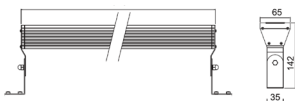

SPEC SHEET

HUE 1

Wall Wash

LED linear fixture ideal for lighting up walls and any architectural features.

measurements HUE 1

762 - 13 watt length = 480mm
 763 - 26 watt length = 930mm
 764 - 39 watt length = 1380mm

measurements HUE 2

711 - 39 watt length = 485mm
 712 - 78 watt length = 925mm

HUE 2 RGB

LED technical:

- LED lifetime up to 50,000 hours
- high performance luminous LED with a minimum 90 lumen per watt
- HUE 2 with RGB multicolour chip