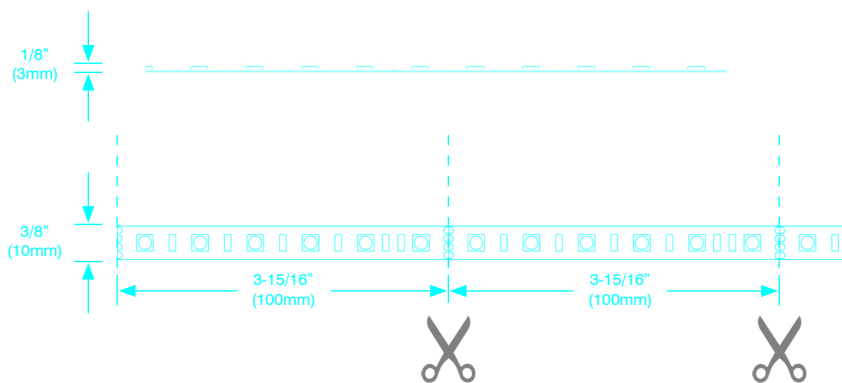

Indoor use model