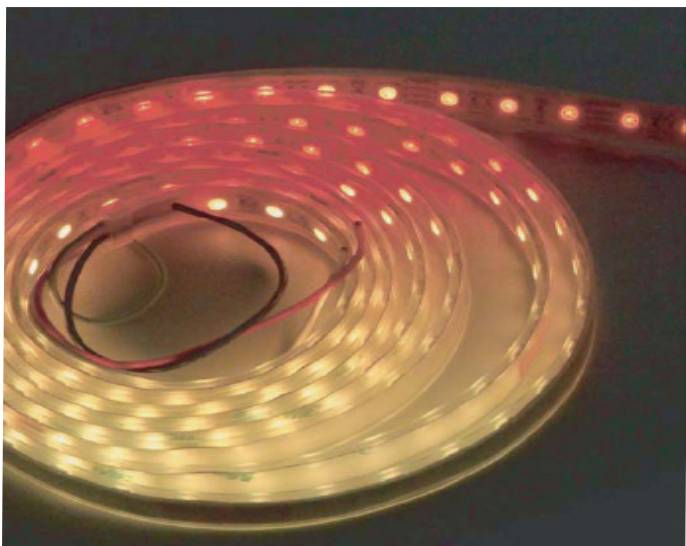

## MILES RGB

flexible LED strip, colour changing

**LED technical:**

- can be use indoor or outdoor
- LED lifetime up to 30,000 hours
- easy install, 3M adhesive tape on back side
- flexible
- 5 meters per roll
- power consumption 14.4 Watt/meter
- 24 Volt DC constant voltage driver (not included)
- class II wiring
- programmable options call for more info
- colour gear to be selected