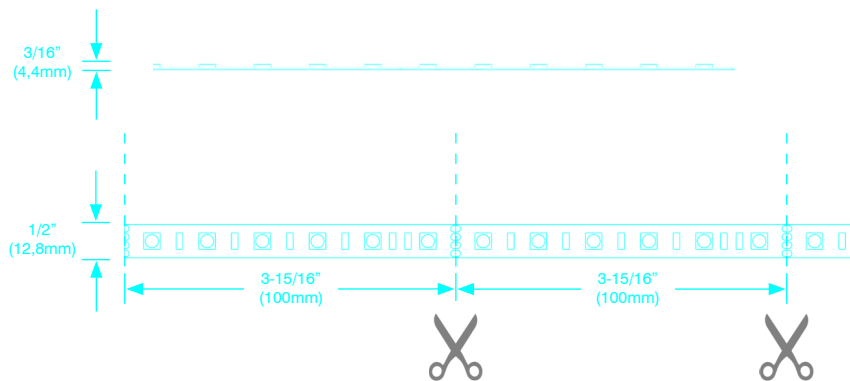

Outdoor use model

please specify:

MODEL	551
APPLICATION	☐ 232 - outdoor use ☐ 266 - indoor use
COLOUR	☐ 98 - colour changing

indoor use model	IP00 NOT PROTECTED
outdoor use model	IP65 DUST AND WATER SAFE

QUANTITY	PROJECT
NOTES	

www.sensolighting.com
info@sensolighting.com
T 403.216.7043
F 403.216.7045

512 Manitou Road SE, Calgary, Alberta, T2G 4C4