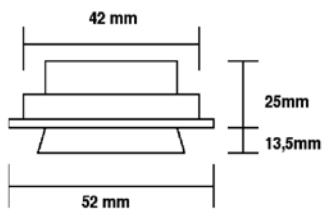

### Adjustable recessed LED fixture

LED flushmount fixture - terrific for cabinet, display and under cabinet lighting.

all measurements are in millimeters (mm),  
to get inches divide by 25.4

Ø 1-11/16" (Ø 43mm)  CUT-OUT

#### fixture technical:

- brushed aluminum finish
- 40° beam spread
- 20° adjustable gimbal
- power consumption 1.3 Watt
- 350 mA constant current driver (not included)
- class II wiring

please specify: