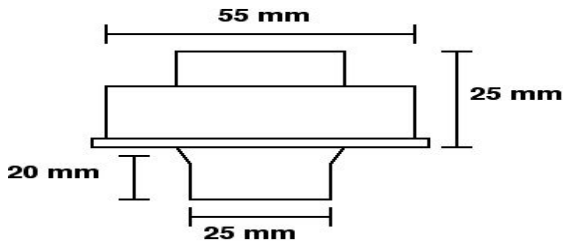

FIT

all measurements are in millimeters (mm),
 to get inches divide by 25.4

1.3W

350 mA
 constant
 current

Stainless
 Steel

Driver not
 included

Product Number:
 553-536-...

Bulb Color:
 40 4000 Kelvin
 70 3000 Kelvin

Adjustable round recessed LED fixture
 Suitable for Dry Location
 Perfect halogen pucklight replacement
 Terrific for cabinets, under shelves, furni-
 ture, steplights
 Vivid warm white light
 Luxeon Star LED
 Up to 50,000 hours of light
 15° optical lens
 40° adjustable Gimbal