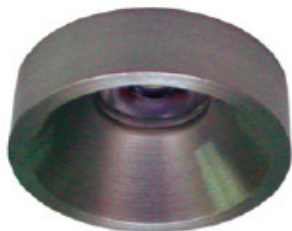

SPEC SHEET

BAR

Round semi recessed LED fixture
LED fixture is terrific for cabinet, display and under counter lighting.

all measurements are in millimeters (mm),
 to get inches divide by 25.4

Ø 1-7/16" | 
 (Ø 36mm) CUT-OUT

LED technical:

- LED lifetime up to 50,000 hours
- high performance luminous LED with a minimum 90 lumen per watt.

fixture technical:

- brushed aluminum finish
- 15° beam spread
- power consumption 1.3 Watt
- 350mA constant current driver (not included)
- class II wiring