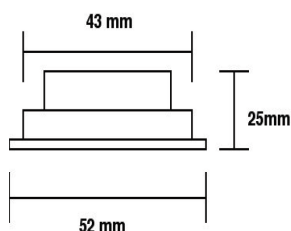

SPEC SHEET

BAR

Round semi recessed LED fixture
LED fixture is terrific for cabinet, display and under counter lighting.

all measurements are in millimeters (mm),
 to get inches divide by 25.4

Ø 1-7/16" | 
 (Ø 36mm) CUT-OUT

LED technical:

- LED lifetime up to 50,000 hours
- high performance luminous LED with a minimum 90 lumen per watt.

fixture technical:

- brushed aluminum finish
- 15° beam spread
- power consumption 1.3 Watt
- 350mA constant current driver (not included)
- class II wiring