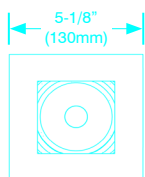

SPEC SHEET

PLACE square

adjustable recessed light fixture
LED fixture flushmount adjustable fixture terrific
for cabinet, display and under cabinet lighting.

single | 605

Ø 2" (Ø 52mm) | CUT-OUT

twin | 606

4" x 2" (103mm x 52mm) | CUT-OUT

triple | 607

6-3/16" x 2" (157mm x 52mm) | CUT-OUT

LED technical:

- LED lifetime up to 50,000 hours
- high performance luminous LED with a minimum 90 lumen per watt

fixture technical:

- trim in brushed aluminum finish
- suitable for dry location
- each light is 20° angle adjustable
- 40° beam spread
- power consumption 1.3 Watt
- 350mA constant current driver (not included)
- class II wiring