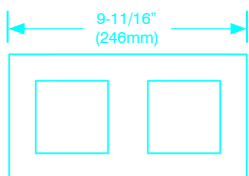

SPEC SHEET

PLACE square

adjustable recessed light fixture
LED fixture flushmount adjustable fixture terrific
for cabinet, display and under cabinet lighting.

single | 605

Ø 2" (Ø 52mm) | CUT-OUT

twin | 606

4" x 2" (103mm x 52mm) | CUT-OUT

triple | 607

6-3/16" x 2" (157mm x 52mm) | CUT-OUT

LED technical:

- LED lifetime up to 50,000 hours
- high performance luminous LED with a minimum 90 lumen per watt

fixture technical:

- trim in brushed aluminum finish
- suitable for dry location
- each light is 20° angle adjustable
- 40° beam spread
- power consumption 1.3 Watt
- 350mA constant current driver (not included)
- class II wiring