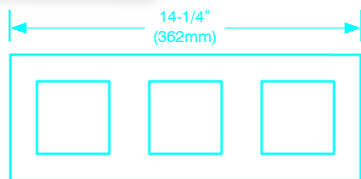

SPEC SHEET

PLACE square

adjustable recessed light fixture
LED fixture flushmount adjustable fixture terrific
for cabinet, display and under cabinet lighting.

single | 605

Ø 2" (Ø 52mm) | CUT-OUT

twin | 606

4" x 2" (103mm x 52mm) | CUT-OUT

triple | 607

6-3/16" x 2" (157mm x 52mm) | CUT-OUT

LED technical:

- LED lifetime up to 50,000 hours
- high performance luminous LED with a minimum 90 lumen per watt

fixture technical:

- trim in brushed aluminum finish
- suitable for dry location
- each light is 20° angle adjustable
- 40° beam spread
- power consumption 1.3 Watt
- 350mA constant current driver (not included)
- class II wiring