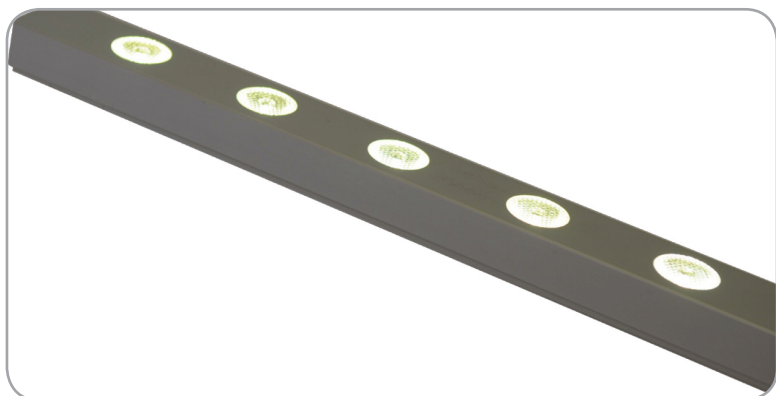

## ROW

### Wall Wash

**LED linear fixture ideal for lighting up walls and any architectural features.**

#### fixture technical:

- flood light LED tiltable
- aluminum profile, silver anodized finish
- for dry location
- 12 Volt DC constant voltage driver (not included)
- call Senso Lighting for more colour details