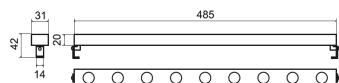

QUANTITY	PROJECT
NOTES	

www.sensolighting.com
info@sensolighting.com
T 403.216.7043
F 403.216.7045