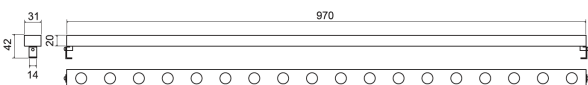

QUANTITY	PROJECT
NOTES	

www.sensolighting.com
info@sensolighting.com
T 403.216.7043
F 403.216.7045