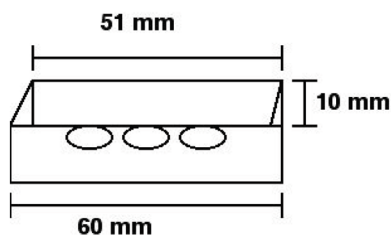

SPEC SHEET

PUCK 2

flush mount display light

LED flushmount fixture - terrific for cabinet, under shelves, and ceiling.

all measurements are in millimeters (mm),
to get inches divide by 25.4

Ø 2" (Ø 51mm) | CUT-OUT

LED technical:

- LED lifetime up to 50,000 hours
- high performance luminous LED with a minimum 90 lumen per watt

fixture technical:

- matte silver finish
- flush mount
- for dry location
- 120° beam spread
- power consumption 3.9 Watt
- 350mA constant current driver (not included)
- class II wiring