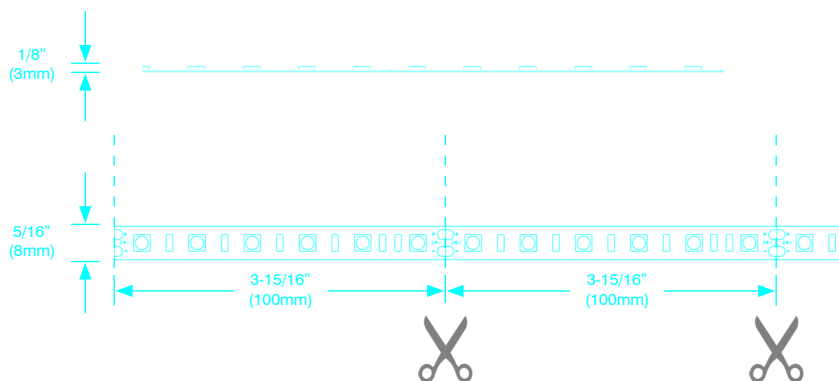

Indoor use model