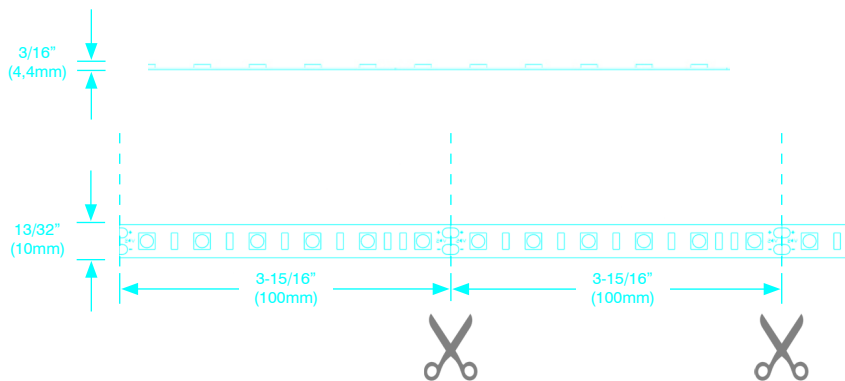

Outdoor use model

please specify:

MODEL	551
APPLICATION	☐ 226 - indoor use ☐ 232 - outdoor use
COLOUR	☐ 70 - 3000 K ☐ 40 - 4000 K ☐ 54 - blue ☐ 55 - red ☐ 58 - yellow ☐ 59 - green

indoor use model	IP00 NOT PROTECTED
outdoor use model	IP65 DUST AND WATER SAFE

QUANTITY	PROJECT
NOTES	

www.sensolighting.com
info@sensolighting.com
T 403.216.7043
F 403.216.7045

512 Manitou Road SE, Calgary, Alberta, T2G 4C4