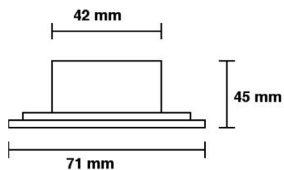

fixture technical:

- brushed chrome finish
- frosted glass
- suitable for dry location
- power consumption 1.3 Watt
- 350mA constant current driver (not included)

narrow | 553-541

4" x 1-1/2"
(102mm x 38mm) | CUT-OUT

square | 553-544

2-1/2" x 2-1/2"
(65mm x 65 mm) | CUT-OUT

please specify:

MODEL	553
SHAPE	<input type="checkbox"/> 541 - narrow, frosted <input type="checkbox"/> 544 - square, frosted
COLOUR	<input type="checkbox"/> 70 - 3000 K <input type="checkbox"/> 40 - 4000 K <input type="checkbox"/> 54 - blue <input type="checkbox"/> 55 - red <input type="checkbox"/> 58 - yellow <input type="checkbox"/> 59 - green