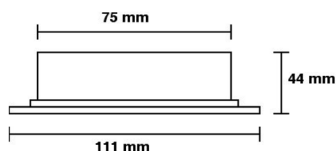

SPEC SHEET

SLOT frosted

recessed step light

LED recessed step light fixture - great for retail, residential spaces, hospitality and other commercial settings.

LED technical:

- LED lifetime up to 50,000 hours
- high performance luminous LED with a minimum 90 lumen per watt

fixture technical:

- brushed chrome finish
- frosted glass
- suitable for dry location
- power consumption 1.3 Watt
- 350mA constant current driver (not included)

narrow | 553-541

4" x 1-1/2"
(102mm x 38mm) | CUT-OUT

square | 553-544

2-1/2" x 2-1/2"
(65mm x 65 mm) | CUT-OUT

please specify:

MODEL	553
SHAPE	<input type="checkbox"/> 541 - narrow, frosted <input type="checkbox"/> 544 - square, frosted
COLOUR	<input type="checkbox"/> 70 - 3000 K <input type="checkbox"/> 40 - 4000 K <input type="checkbox"/> 54 - blue <input type="checkbox"/> 55 - red <input type="checkbox"/> 58 - yellow <input type="checkbox"/> 59 - green