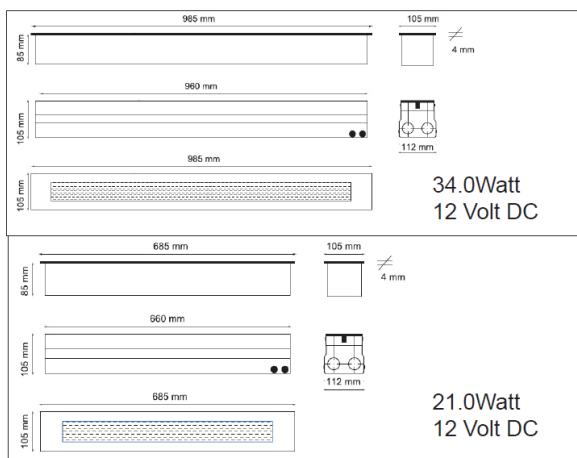

SPEC SHEET

SLAB

In ground linear LED fixture

Suitable for outdoor use for illuminating buildings, walkways, paths, and trees.

LED technical:

- LED lifetime up to 50,000 hours
- high performance luminous LED with a minimum 90 lumen per watt

fixture technical:

- stainless steel frame
- 10° or 30° beam spread
- available in two length: 685mm or 985mm
- power consumption either or:
685mm: 21W
985mm: 34W
- 12 Volt DC constant voltage
- electronic driver not included
- 5m rubber cable included

all measurements are in millimeters (mm),
to get inches divide by 25.4

please specify:

MODEL	559
CONFIGURATION	<input type="checkbox"/> 740 - 685mm, 10° <input type="checkbox"/> 741 - 685mm, 30° <input type="checkbox"/> 742 - 985mm, 10° <input type="checkbox"/> 743 - 985mm, 30°
COLOUR	<input type="checkbox"/> 70 - 3000 K <input type="checkbox"/> 40 - 4000 K