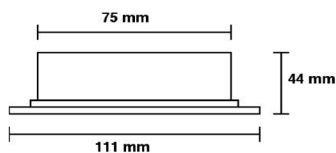

fixture technical:

- chrome finish
- louvre trim
- suitable for dry location
- power consumption 1.3 Watt
- 350 mA constant current driver (not included)

narrow | 553-542

4" x 1-1/2"
(102mm x 38mm) | CUT-OUT

square | 553-545

2-1/2" x 2-1/2"
(65mm x 65mm) | CUT-OUT

please specify:

MODEL	553
SHAPE	<input type="checkbox"/> 542 - rectangular, louvre <input type="checkbox"/> 545 - square, louvre
COLOUR	<input type="checkbox"/> 70 - 3000 K <input type="checkbox"/> 40 - 4000 K <input type="checkbox"/> 54 - blue <input type="checkbox"/> 55 - red <input type="checkbox"/> 58 - yellow <input type="checkbox"/> 59 - green