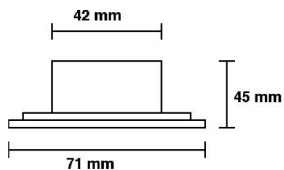

fixture technical:

- chrome finish
- louvre trim
- suitable for dry location
- power consumption 1.3 Watt
- 350 mA constant current driver (not included)

narrow | 553-542

4" x 1-1/2"
(102mm x 38mm) | CUT-OUT

square | 553-545

2-1/2" x 2-1/2"
(65mm x 65mm) | CUT-OUT

please specify:

MODEL	553
SHAPE	<input type="checkbox"/> 542 - rectangular, louvre <input type="checkbox"/> 545 - square, louvre
COLOUR	<input type="checkbox"/> 70 - 3000 K <input type="checkbox"/> 40 - 4000 K <input type="checkbox"/> 54 - blue <input type="checkbox"/> 55 - red <input type="checkbox"/> 58 - yellow <input type="checkbox"/> 59 - green