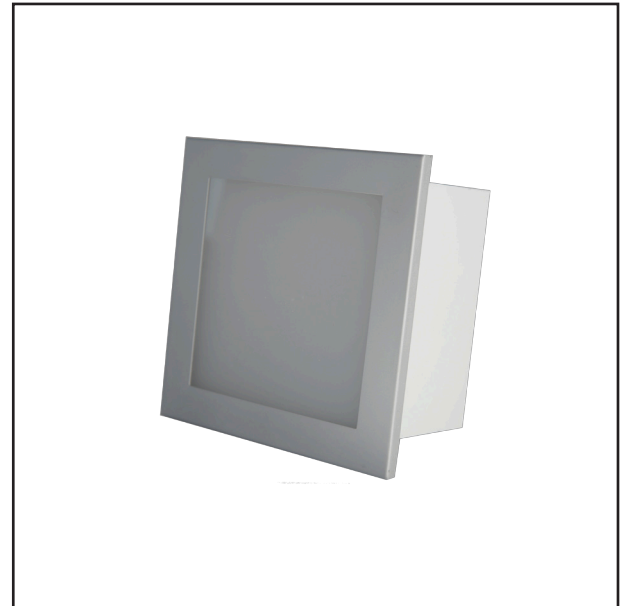

RAIN - SHOWER (SQUARE)

all measurements are in millimeters (mm),
 to get inches divide by 25.4

16,8 W	12 Vdc	matt silver	Driver not included
--------	--------	--------------------	---------------------

 Electronic Driver	IP 44	 Ceiling Mount only	 Primary Light Emission	 CERTIFIED	 125mm x 125mm
--	-------	---	---	--	--

Product Number:
 559-895-...

Bulb Color:
 40 4000 Kelvin
 70 3000 Kelvin

Recessed Ceiling light
 Luxeon Rebel LED
 Up to 50,000 hours of light
 140° beam spread
 Silver finish