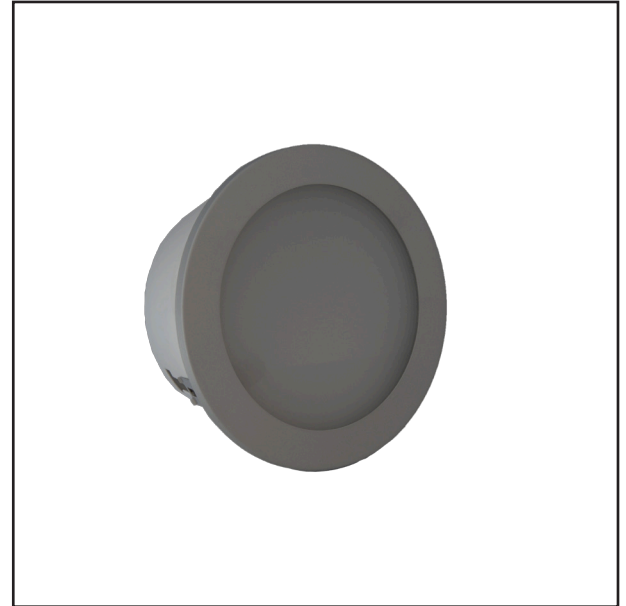

RAIN - SHOWER (ROUND)

all measurements are in millimeters (mm),
 to get inches divide by 25.4

16,8 W	12 Vdc	matt silver	Driver not included
--------	--------	-------------	---------------------

 Electronic Driver	IP 44	 Ceiling Mount only	 Primary Light Emission	 CERTIFIED	 125mm
--	-------	---	---	--	--

Product Number:
 559-894-...

Bulb Color:
 40 4000 Kelvin
 70 3000 Kelvin

Recessed Ceiling light
 Luxeon Rebel LED
 Up to 50,000 hours of light
 140° beam spread
 Silver finish