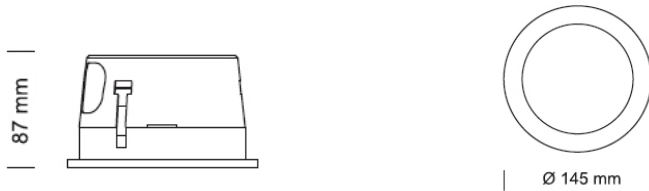

RAIN - SHOWER (ROUND)

all measurements are in millimeters (mm),
 to get inches divide by 25.4

16,8 W	12 Vdc	matt silver	Driver not included
--------	--------	-------------	---------------------

 Electronic Driver	IP 44	 Ceiling Mount only	 Primary Light Emission	 CERTIFIED	 125mm
--	-------	---	---	--	--

Product Number:
 559-894-...

Bulb Color:
 40 4000 Kelvin
 70 3000 Kelvin

Recessed Ceiling light
 Luxeon Rebel LED
 Up to 50,000 hours of light
 140° beam spread
 Silver finish