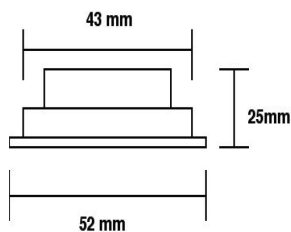

SPEC SHEET

PLACE round

flushmount LED fixture

LED flushmount fixture - terrific for cabinets, display and under counter lighting.

all measurements are in millimeters (mm),
to get inches divide by 25.4

Ø 1-11/16" (Ø 43mm) |  CUT-OUT

LED technical:

- LED lifetime up to 50,000 hours
- high performance luminous LED with a minimum 90 lumen per watt.

fixture technical:

- brushed aluminum finish
- 20° adjustable Gimbal
- 40° beam spread
- power consumption 1.3 Watt
- 350 mA constant current driver (not included)
- class II wiring