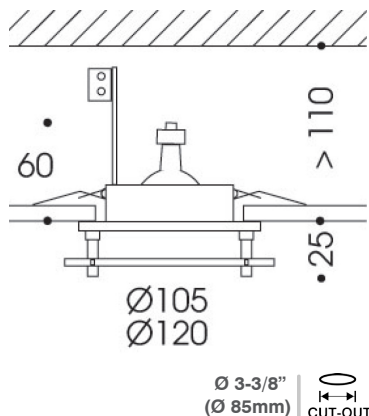

close disk | 514

LED technical:

- LED lifetime up to 50,000 hours
- each head consists of 3 high performance and a high luminous LED with a minimum 90 lumen per watt

fixture technical:

- comes with an open disk or a close disk trim
- suitable for dry location
- power consumption: 7.8 / 5.4 Watt
- 700mA CC / 12 Volt DC CV driver (not included)
- class II wiring
- IC housing available

please specify:

MODEL	☐ 513 - open disk
	☐ 514 - close disk
LED TYPE	559 - Diode
REFLECTOR	☐ 611 - 25°
	☐ 612 - 45°
	☐ 613 - 60°
COLOUR	☐ 70 - 3000 K
	☐ 40 - 4000 K
FINISH	☐ 01 - white
	☐ 05 - chrome
	☐ 08 - matte silver

QUANTITY	PROJECT
NOTES	

www.sensolighting.com
info@sensolighting.com
T 403.216.7043
F 403.216.7045

2509 Dieppe Avenue SW, suite 202, Calgary, Alberta T3E 7J9