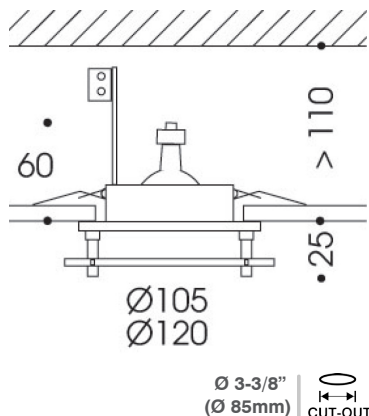

LED technical:

- LED lifetime up to 50,000 hours
- each head consists of 3 high performance and a high luminous LED with a minimum 90 lumen per watt

fixture technical:

- comes with an open disk or a close disk trim
- suitable for dry location
- power consumption: 5.4 Watt
- 12 Volt DC constant voltage driver (not included)
- class II wiring
- IC housing available

please specify:

1. MODEL ☐ 513 - open disk
   ☐ 514 - close disk
2. LED TYPE **559** - Diode
3. REFLECTOR ☐ 611 - 25°
   ☐ 612 - 45°
   ☐ 613 - 60°
4. COLOUR ☐ 70 - 3000 K
   ☐ 40 - 4000 K
5. FINISH ☐ 01 - white
   ☐ 05 - chrome
   ☐ 08 - matte silver

QUANTITY	PROJECT
NOTES	

www.sensolighting.com
info@sensolighting.com
T 403.216.7043
F 403.216.7045

512 Manitou Road SE, Calgary, Alberta, T2G 4C4