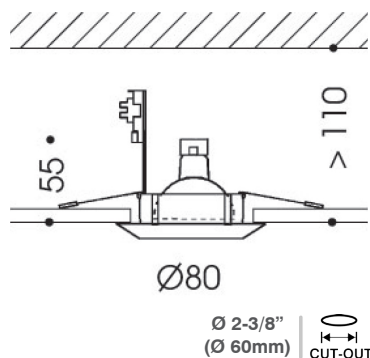

SPEC SHEET

PLUTO

recessed light fixture, stationary
LED recessed light fixture—great for retail, residential spaces, hospitality and other commercial settings.

LED technical:

- LED lifetime up to 50,000 hours
- each head consists of 3 high performance and a high luminous LED with a minimum 90 lumen per watt.

fixture technical:

- 30° adjustable
- suitable for dry location
- power consumption 5.4 Watt
- 12 Volt DC CV driver (not included)
- class II wiring
- IC housing available

please specify:

MODEL	511 - Stationary
LED TYPE	559 - Diode
REFLECTOR	<input type="checkbox"/> 611 - 25° <input type="checkbox"/> 612 - 45° <input type="checkbox"/> 613 - 60°
COLOUR	<input type="checkbox"/> 70 - 3000 K <input type="checkbox"/> 40 - 4000 K
FINISH	<input type="checkbox"/> 01 - white <input type="checkbox"/> 05 - chrome <input type="checkbox"/> 08 - matte silver <input type="checkbox"/> 09 - gold