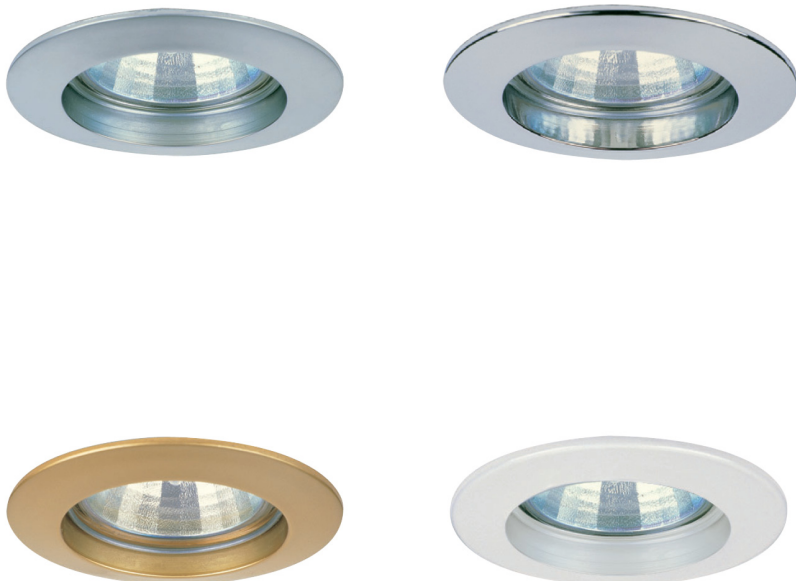

SPEC SHEET

PLUTO

recessed light fixture, stationary
LED recessed light fixture—great for retail, residential spaces, hospitality and other commercial settings.

LED technical:

- LED lifetime up to 50,000 hours
- each head consists of 3 high performance and a high luminous LED with a minimum 90 lumen per watt.

fixture technical:

- 30° adjustable
- suitable for dry location
- power consumption 5.4 Watt
- 12 Volt DC CV driver (not included)
- class II wiring
- IC housing available

please specify:

MODEL	511 - Stationary
LED TYPE	559 - Diode
REFLECTOR	<input type="checkbox"/> 611 - 25° <input type="checkbox"/> 612 - 45° <input type="checkbox"/> 613 - 60°
COLOUR	<input type="checkbox"/> 70 - 3000 K <input type="checkbox"/> 40 - 4000 K
FINISH	<input type="checkbox"/> 01 - white <input type="checkbox"/> 05 - chrome <input type="checkbox"/> 08 - matte silver <input type="checkbox"/> 09 - gold