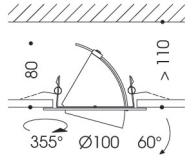

## HERMES 80°

all measurements are in millimeters (mm),  
 to get inches divide by 25.4

3 x 1.3 W

350 mA  
 constant  
 current

Driver not  
 included

**Product #**  
 lens 25°  
 512-559-611-40  
 512-559-611-70  
 lens 45°  
 512-559-612-40  
 512-559-612-70  
 lens 60°  
 512-559-613-40  
 512-559-613-70

**Recessed Fixture Trim**  
 colour white, Suitable for Dry  
 Location  
 Luxeon Rebel LED  
 Up to 50,000 hours of light  
 80° Adjustable

Including LED  
 IC Housing available