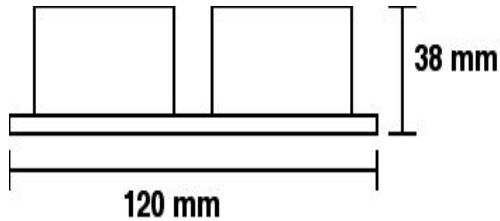

## ORION 6

all measurements are in millimeters (mm),  
 to get inches divide by 25.4

- 6 x1 W
- 350 mA  
constant  
current
- Matt  
Silver
- Driver not  
included

-   
 Electronic  
Driver
-   
 110 mm
- IP 20
-   
 Wall or  
Ceiling  
Mount  
only
-   
 Primary  
Light  
Emission
-   
 CERTIFIED
- 

Product Number:  
 553-613-.....

Bulb Color:

40	4000 Kelvin
70	3000 Kelvin

Adjustable round recessed LED fixture  
 Suitable for Dry Location  
 Vivid warm white light  
 Luxeon Star LED  
 Up to 50,000 hours of light  
 15° beam spread  
 20° adjustable Gimbal