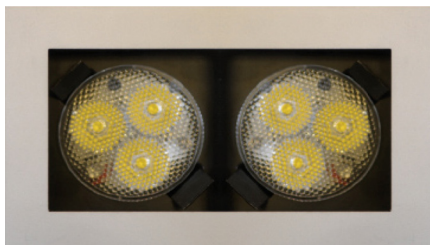

SPEC SHEET

SOLE I / II

recessed light fixture, square trim
LED recessed light fixture fully adjusts to a 60° angle—great for retail, residential spaces, hospitality and other commercial settings.

single | 503

twin | 504

LED technical:

- LED lifetime up to 50,000 hours
- each head consists of 3 high performance and a high luminous LED with a minimum 90 lumen per watt

fixture technical:

- trim in powder coated aluminum finish
- suitable for dry location
- each light is fully 60° angle adjustable
- power consumption 5.4 Watt
- 12 Volt DC constant voltage driver (not included)
- class II wiring
- IC housing available

please specify:

| | |
|-----------|---------------------------------------|
| MODEL | <input type="checkbox"/> 503 - single |
| | <input type="checkbox"/> 504 - twin |
| LED TYPE | 559 - Diode |
| REFLECTOR | <input type="checkbox"/> 611 - 25° |
| | <input type="checkbox"/> 612 - 45° |
| | <input type="checkbox"/> 613 - 60° |
| COLOUR | <input type="checkbox"/> 70 - 3000 K |
| | <input type="checkbox"/> 40 - 4000 K |
| FINISH | 08 - matte silver |