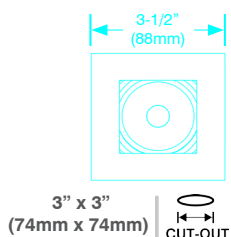

SPEC SHEET

SOLE I / II

recessed light fixture, square trim
LED recessed light fixture fully adjusts to a 60° angle—great for retail, residential spaces, hospitality and other commercial settings.

single | 503

twin | 504

LED technical:

- LED lifetime up to 50,000 hours
- each head consists of 3 high performance and a high luminous LED with a minimum 90 lumen per watt

fixture technical:

- trim in powder coated aluminum finish
- suitable for dry location
- each light is fully 60° angle adjustable
- power consumption 5.4 Watt
- 12 Volt DC constant voltage driver (not included)
- class II wiring
- IC housing available