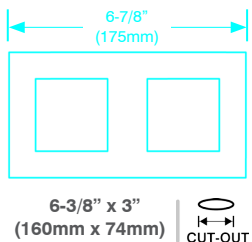

SPEC SHEET

SOLE I / II

recessed light fixture, square trim
LED recessed light fixture fully adjusts to a 60° angle—great for retail, residential spaces, hospitality and other commercial settings.

single | 503

twin | 504

LED technical:

- LED lifetime up to 50,000 hours
- each head consists of 3 high performance and a high luminous LED with a minimum 90 lumen per watt

fixture technical:

- trim in powder coated aluminum finish
- suitable for dry location
- each light is fully 60° angle adjustable
- power consumption 5.4 Watt
- 12 Volt DC constant voltage driver (not included)
- class II wiring
- IC housing available