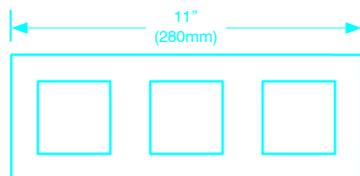

SPEC SHEET

ARES I / II / III

recessed light fixture, square trim
LED recessed light fixture fully adjusts to a 40° angle—great for retail, residential spaces, hospitality and other commercial settings.

single | 506

3-1/4" x 3-15/16" (95mm x 100mm) CUT-OUT

twin | 507

7" x 3-15/16" (180mm x 100mm) CUT-OUT

triple | 508

10-1/2" x 3-15/16" (265mm x 100mm) CUT-OUT

LED technical:

- LED lifetime up to 50,000 hours.
- each head consists of 3 high performance and a high luminous LED with a minimum 90 lumen per watt.

fixture technical:

- trim in brushed aluminum finish
- suitable for dry location
- each light is fully 40° angle adjustable and rotates on 360°
- power consumption 5.4 Watt
- 12 Volt DC constant voltage driver (not included)
- class II wiring
- IC housing available for single or twin