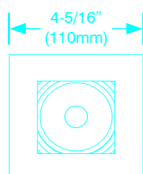

SPEC SHEET

ARES I / II / III

recessed light fixture, square trim
LED recessed light fixture fully adjusts to a 40° angle—great for retail, residential spaces, hospitality and other commercial settings.

single | 506

3-1/4" x 3-15/16" (95mm x 100mm) CUT-OUT

twin | 507

7" x 3-15/16" (180mm x 100mm) CUT-OUT

triple | 508

10-1/2" x 3-15/16" (265mm x 100mm) CUT-OUT

LED technical:

- LED lifetime up to 50,000 hours.
- each head consists of 3 high performance and a high luminous LED with a minimum 90 lumen per watt.

fixture technical:

- trim in brushed aluminum finish
- suitable for dry location
- each light is fully 40° angle adjustable and rotates on 360°
- power consumption 5.4 Watt
- 12 Volt DC constant voltage driver (not included)
- class II wiring
- IC housing available for single or twin

please specify:

MODEL	<input type="checkbox"/> 506 - single
	<input type="checkbox"/> 507 - twin
	<input type="checkbox"/> 508 - triple
LED TYPE	559 - Diode
REFLECTOR	<input type="checkbox"/> 611 - 25°
	<input type="checkbox"/> 612 - 45°
	<input type="checkbox"/> 613 - 60°
COLOUR	<input type="checkbox"/> 70 - 3000 K
	<input type="checkbox"/> 40 - 4000 K