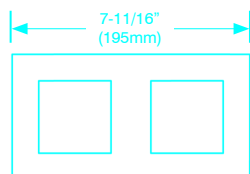

SPEC SHEET

ARES I / II / III

recessed light fixture, square trim
LED recessed light fixture fully adjusts to a 40° angle—great for retail, residential spaces, hospitality and other commercial settings.

single | 506

3-1/4" x 3-15/16" (95mm x 100mm) CUT-OUT

twin | 507

7" x 3-15/16" (180mm x 100mm) CUT-OUT

triple | 508

10-1/2" x 3-15/16" (265mm x 100mm) CUT-OUT

LED technical:

- LED lifetime up to 50,000 hours.
- each head consists of 3 high performance and a high luminous LED with a minimum 90 lumen per watt.

fixture technical:

- trim in brushed aluminum finish
- suitable for dry location
- each light is fully 40° angle adjustable and rotates on 360°
- power consumption 5.4 Watt
- 12 Volt DC constant voltage driver (not included)
- class II wiring
- IC housing available for single or twin

please specify:

MODEL	<input type="checkbox"/> 506 - single
	<input type="checkbox"/> 507 - twin
	<input type="checkbox"/> 508 - triple
LED TYPE	559 - Diode
REFLECTOR	<input type="checkbox"/> 611 - 25°
	<input type="checkbox"/> 612 - 45°
	<input type="checkbox"/> 613 - 60°
COLOUR	<input type="checkbox"/> 70 - 3000 K
	<input type="checkbox"/> 40 - 4000 K