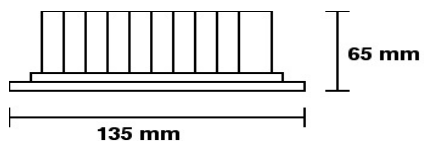

## ORION 18

all measurements are in millimeters (mm),  
 to get inches divide by 25.4

120 Volt	18 Watt
----------	---------

Product Number:  
 520-559-612-...

Bulb Color:  
 40 4000 Kelvin  
 70 3000 Kelvin

High power LED  
 Pivots 40°  
 Rotates 350°  
 Homogenous Illumination  
 Easy mounting without tools  
 Driver included